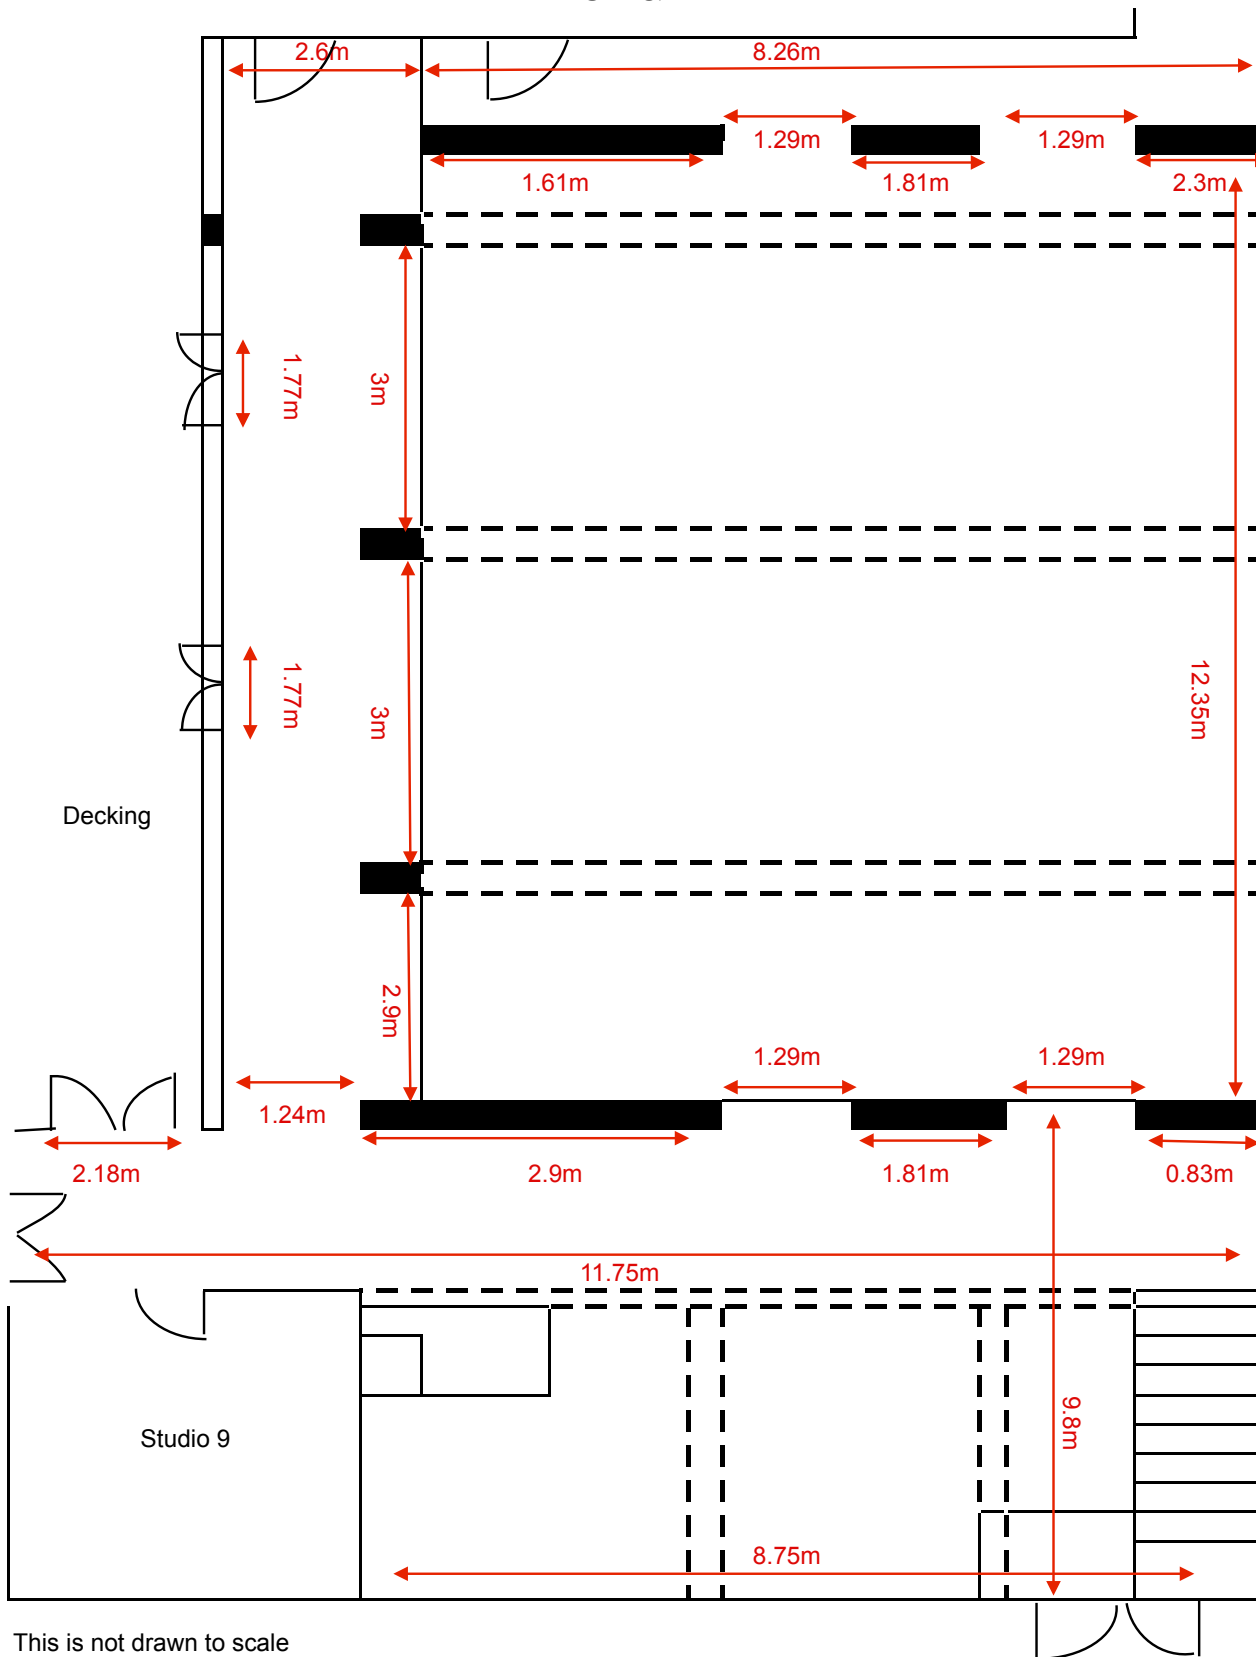

THE WORX.

STUDIOS • LONDON

MAIN RECEPTION & CANTEEN PLAN

This is not drawn to scale