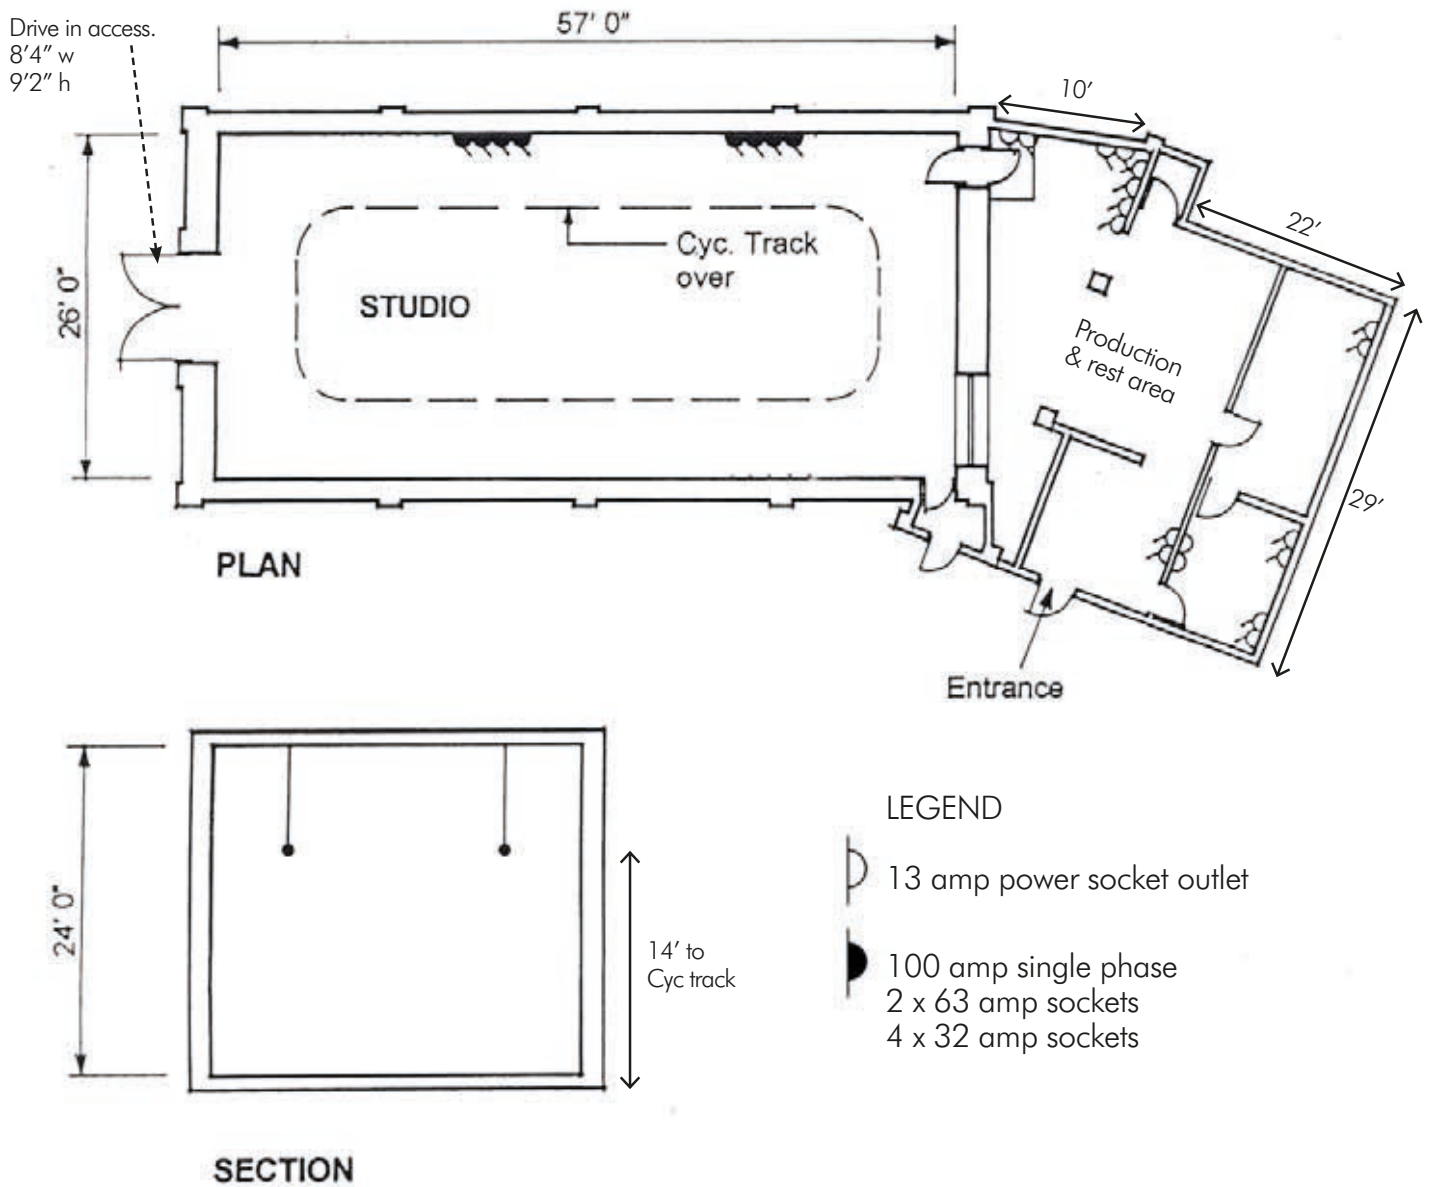

## STUDIO ONE - SOUND STAGE

Ground floor - not to scale

Studio: 1,500sq'    Production area: 750sq'

Sound proofing, blackout (black walls & floor), ground floor, cyc track, air-conditioned, WiFi, drive in access (8' 4" x 9' 2'), production office, separate backwash, minibar,