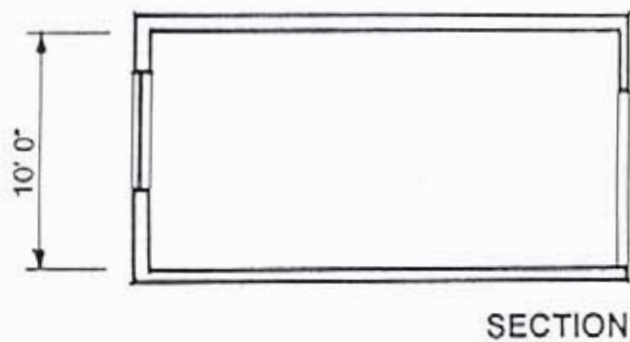

THE WORX®

STUDIOS • LONDON

STUDIO THREE - CASTING/STILL LIFE

First floor - not to scale 360sq'

LEGEND

 13 amp power socket outlet

Daylight, blackout - ideal castings,
still life, white ceiling & walls, carpeted floor, WiFi