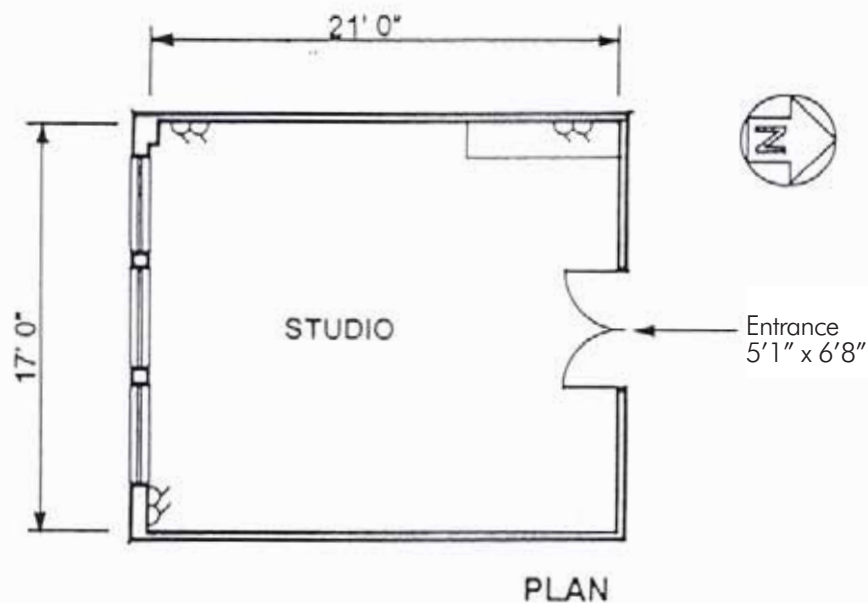

THE WORX®

STUDIOS • LONDON

STUDIO THREE - CASTING/STILL LIFE

First floor - not to scale 360sq'

LEGEND

 13 amp power socket outlet

Daylight, blackout - ideal castings,
still life, white ceiling & walls, carpeted floor, WiFi