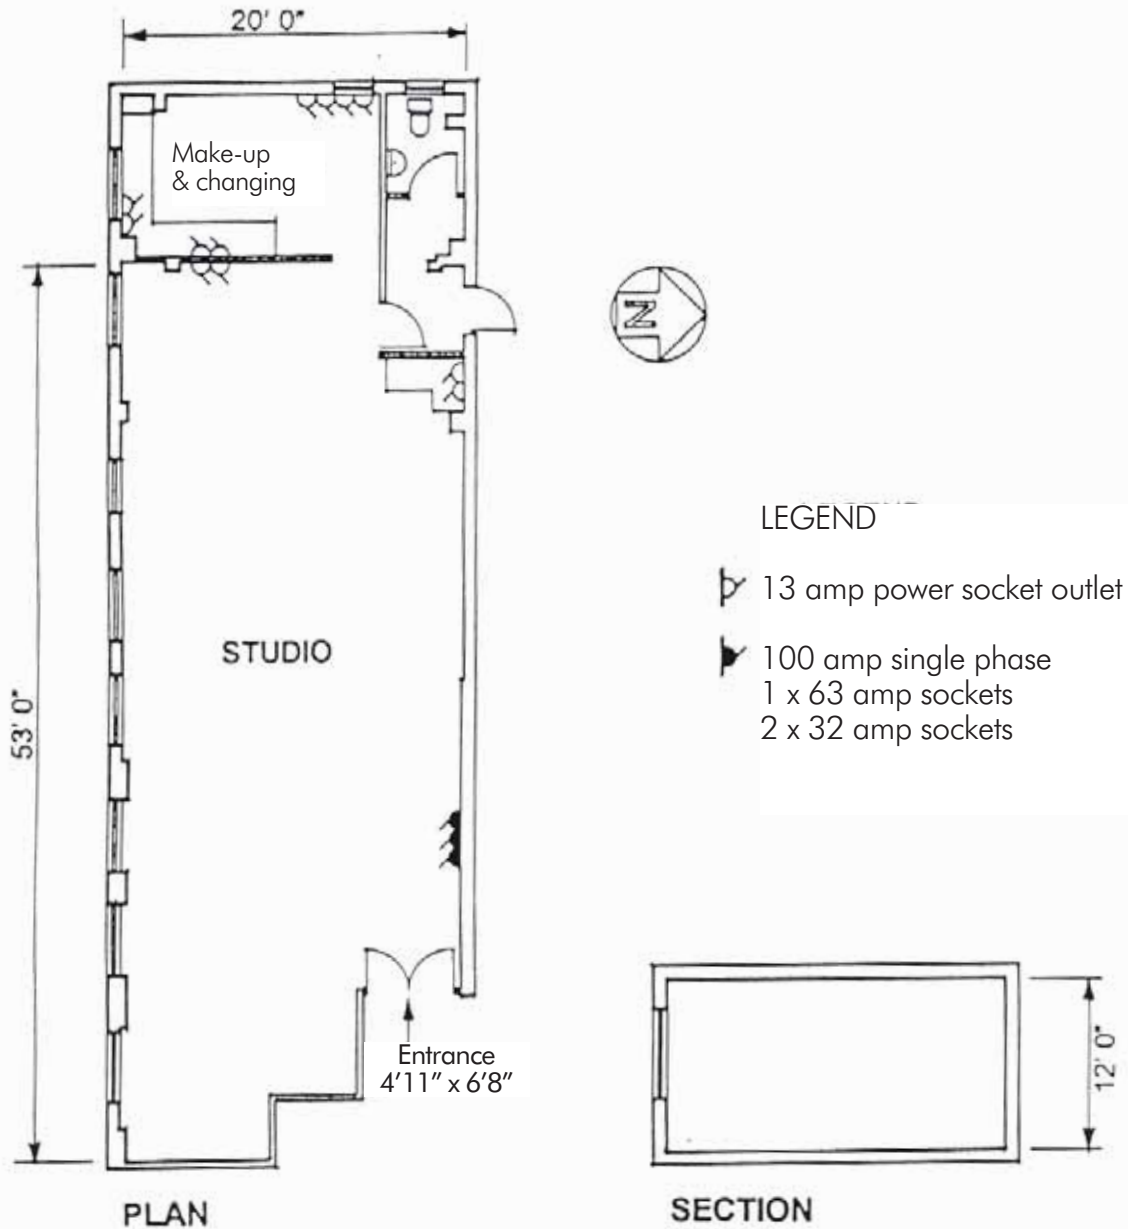

THE WORX®

STUDIOS • LONDON

STUDIO FOUR - DAYLIGHT

First floor - not to scale 1,100sq'

Daylight, blackout, wooden floor, side light, white walls & ceiling,
backwash basin, air-conditioned, WiFi, mini bar

THE WORX, 10 HEATHMANS ROAD, FULHAM SW6 4TJ