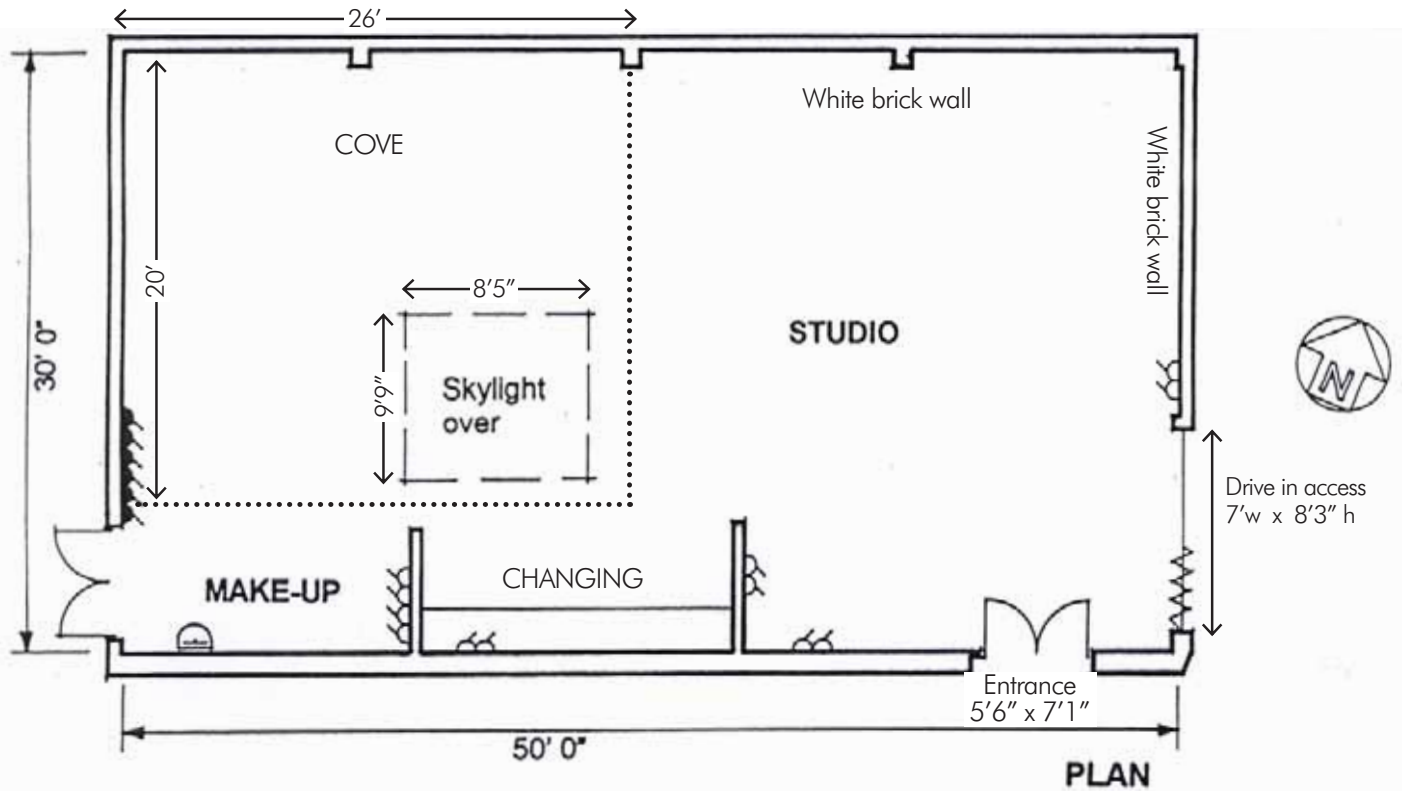

## STUDIO FIVE - BLACKOUT

Ground floor - not to scale 1,500sq'

### LEGEND

- ▶ 13 amp power socket outlet
- ▶ 100 amp single phase
- 2 x 63 amp sockets
- 4 x 32 amp sockets

Blackout, skylight (8'5"w x 9'9"h), drive in (7'w x 8'3"h), fixed cove (20'w x 14'h x 24d), backwash basin, minibar, white walls & ceiling, air-conditioned, WiFi