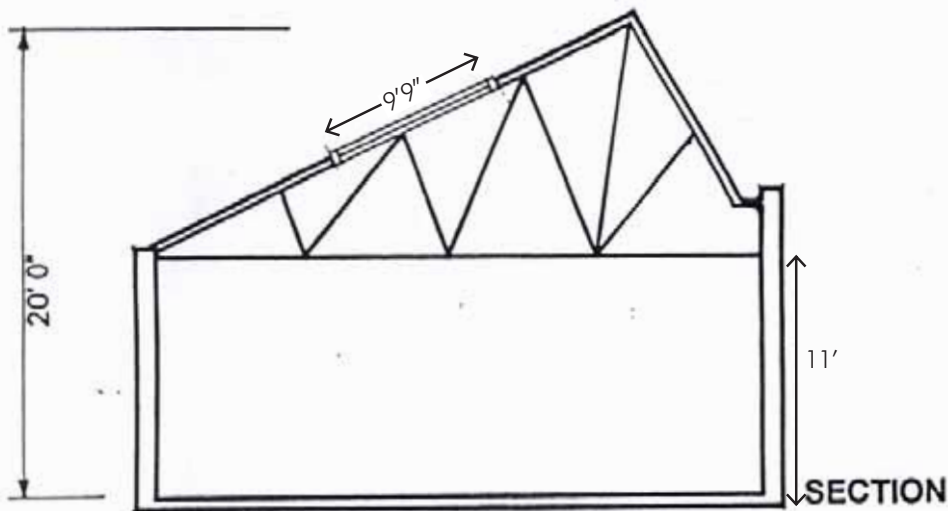

## STUDIO FIVE - BLACKOUT

Ground floor - not to scale 1,500sq'

### LEGEND

- ▶ 13 amp power socket outlet
- ▶ 100 amp single phase
- 2 x 63 amp sockets
- 4 x 32 amp sockets

Blackout, skylight (8'5"w x 9'9"h), drive in (7'w x 8'3"h), fixed cove (20'w x 14'h x 24d), backwash basin, minibar, white walls & ceiling, air-conditioned, WiFi