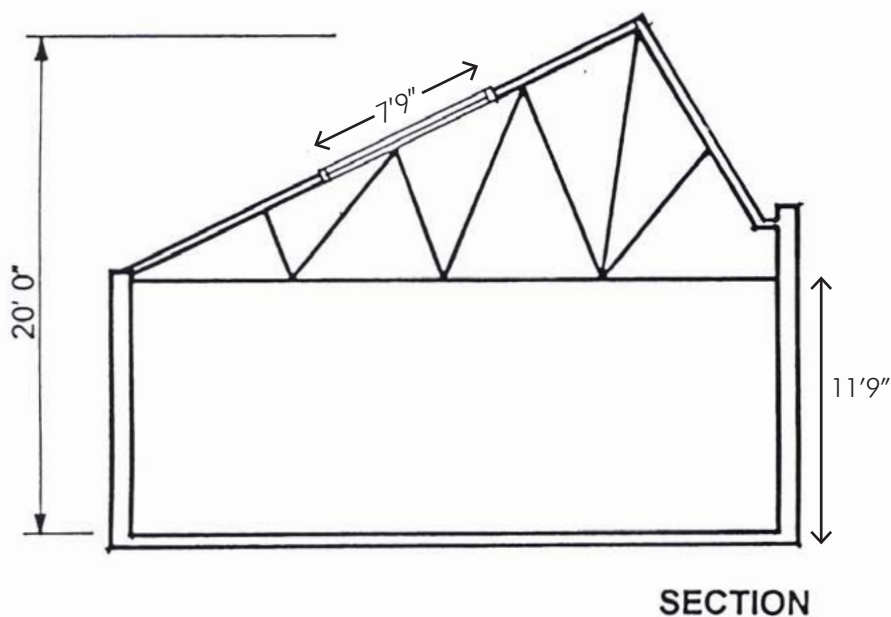

THE WORX®

STUDIOS • LONDON

STUDIO SIX - BLACKOUT

Ground floor - not to scale 1,200sq'

LEGEND

- 13 amp power socket outlet
- 100 amp single phase
2 x 63 amp sockets
4 x 32 amp sockets

Blackout, skylight (7' 5" w x 9' 6" h), backwash basin, minibar, white walls & ceiling, polished concrete floor, air-conditioned, WiFi