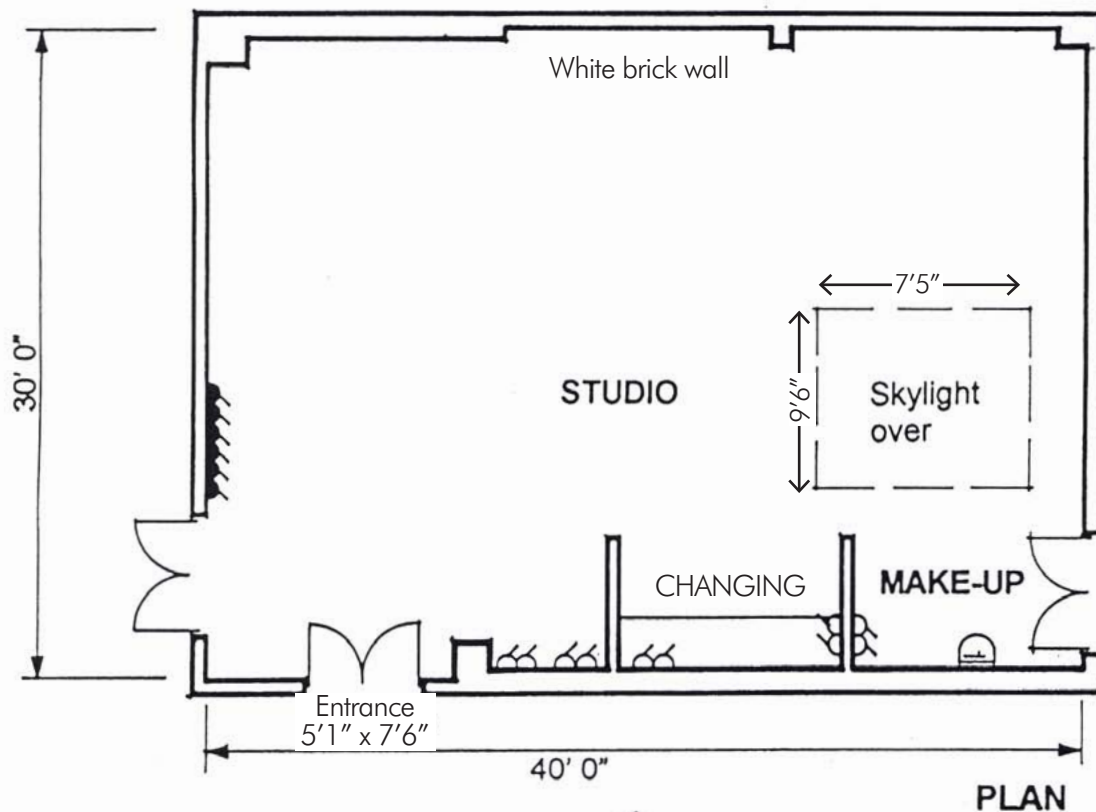

THE WORX®

STUDIOS • LONDON

STUDIO SIX - BLACKOUT

Ground floor - not to scale 1,200sq'

LEGEND

- 13 amp power socket outlet
- 100 amp single phase
2 x 63 amp sockets
4 x 32 amp sockets

Blackout, skylight (7' 5" w x 9' 6" h), backwash basin, minibar, white walls & ceiling, polished concrete floor, air-conditioned, WiFi