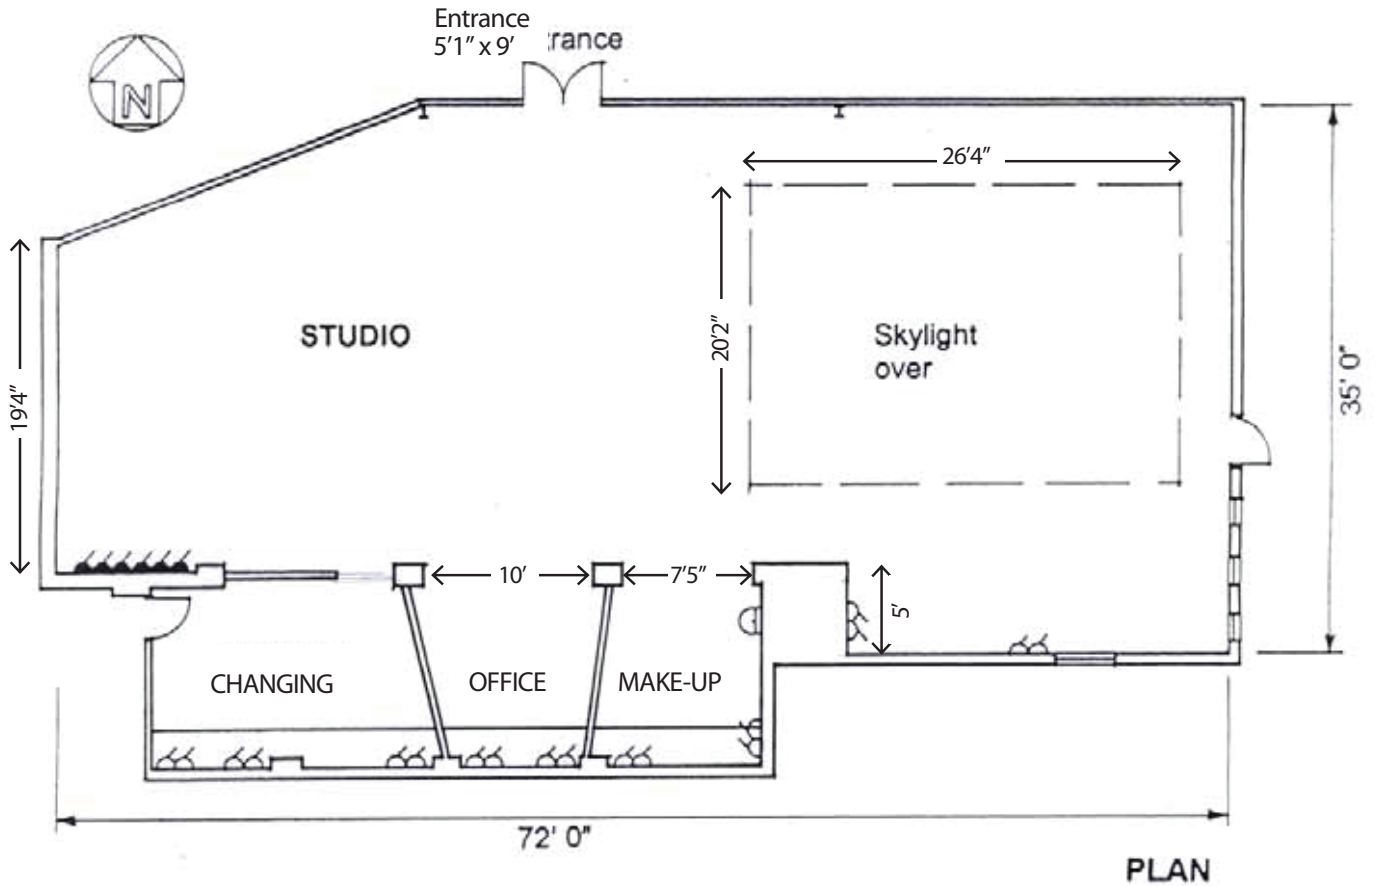

## STUDIO EIGHT - DAYLIGHT/BLACKOUT

Ground floor - not to scale 2,500sq'

### LEGEND

- ▶ 13 amp power socket outlet
- ▶ 100 amp single phase  
2 x 63 amp sockets  
4 x 32 amp sockets

BLACKOUT, SKYLIGHT (20'2"W X 26'4"H), FIXED COVE (17.9"W X 10.9"H X 17.9"D), BACKWASH BASIN, WOOD-EN FLOOR, WHITE WALLS & CEILING, MINIBAR, AIR-CONDITIONED, WIFI