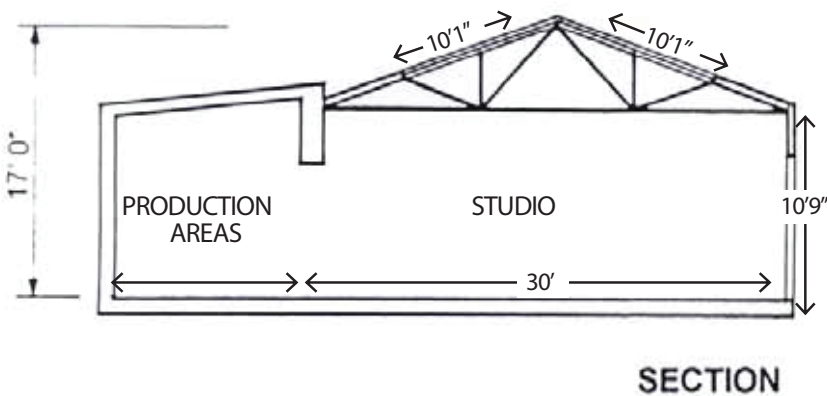

## STUDIO EIGHT - DAYLIGHT/BLACKOUT

Ground floor - not to scale 2,500sq'

### LEGEND

- ▶ 13 amp power socket outlet
- ▶ 100 amp single phase  
2 x 63 amp sockets  
4 x 32 amp sockets

BLACKOUT, SKYLIGHT (20'2"W X 26'4"H), FIXED COVE (17.9"W X 10.9"H X 17.9"D), BACKWASH BASIN, WOOD-EN FLOOR, WHITE WALLS & CEILING, MINIBAR, AIR-CONDITIONED, WIFI